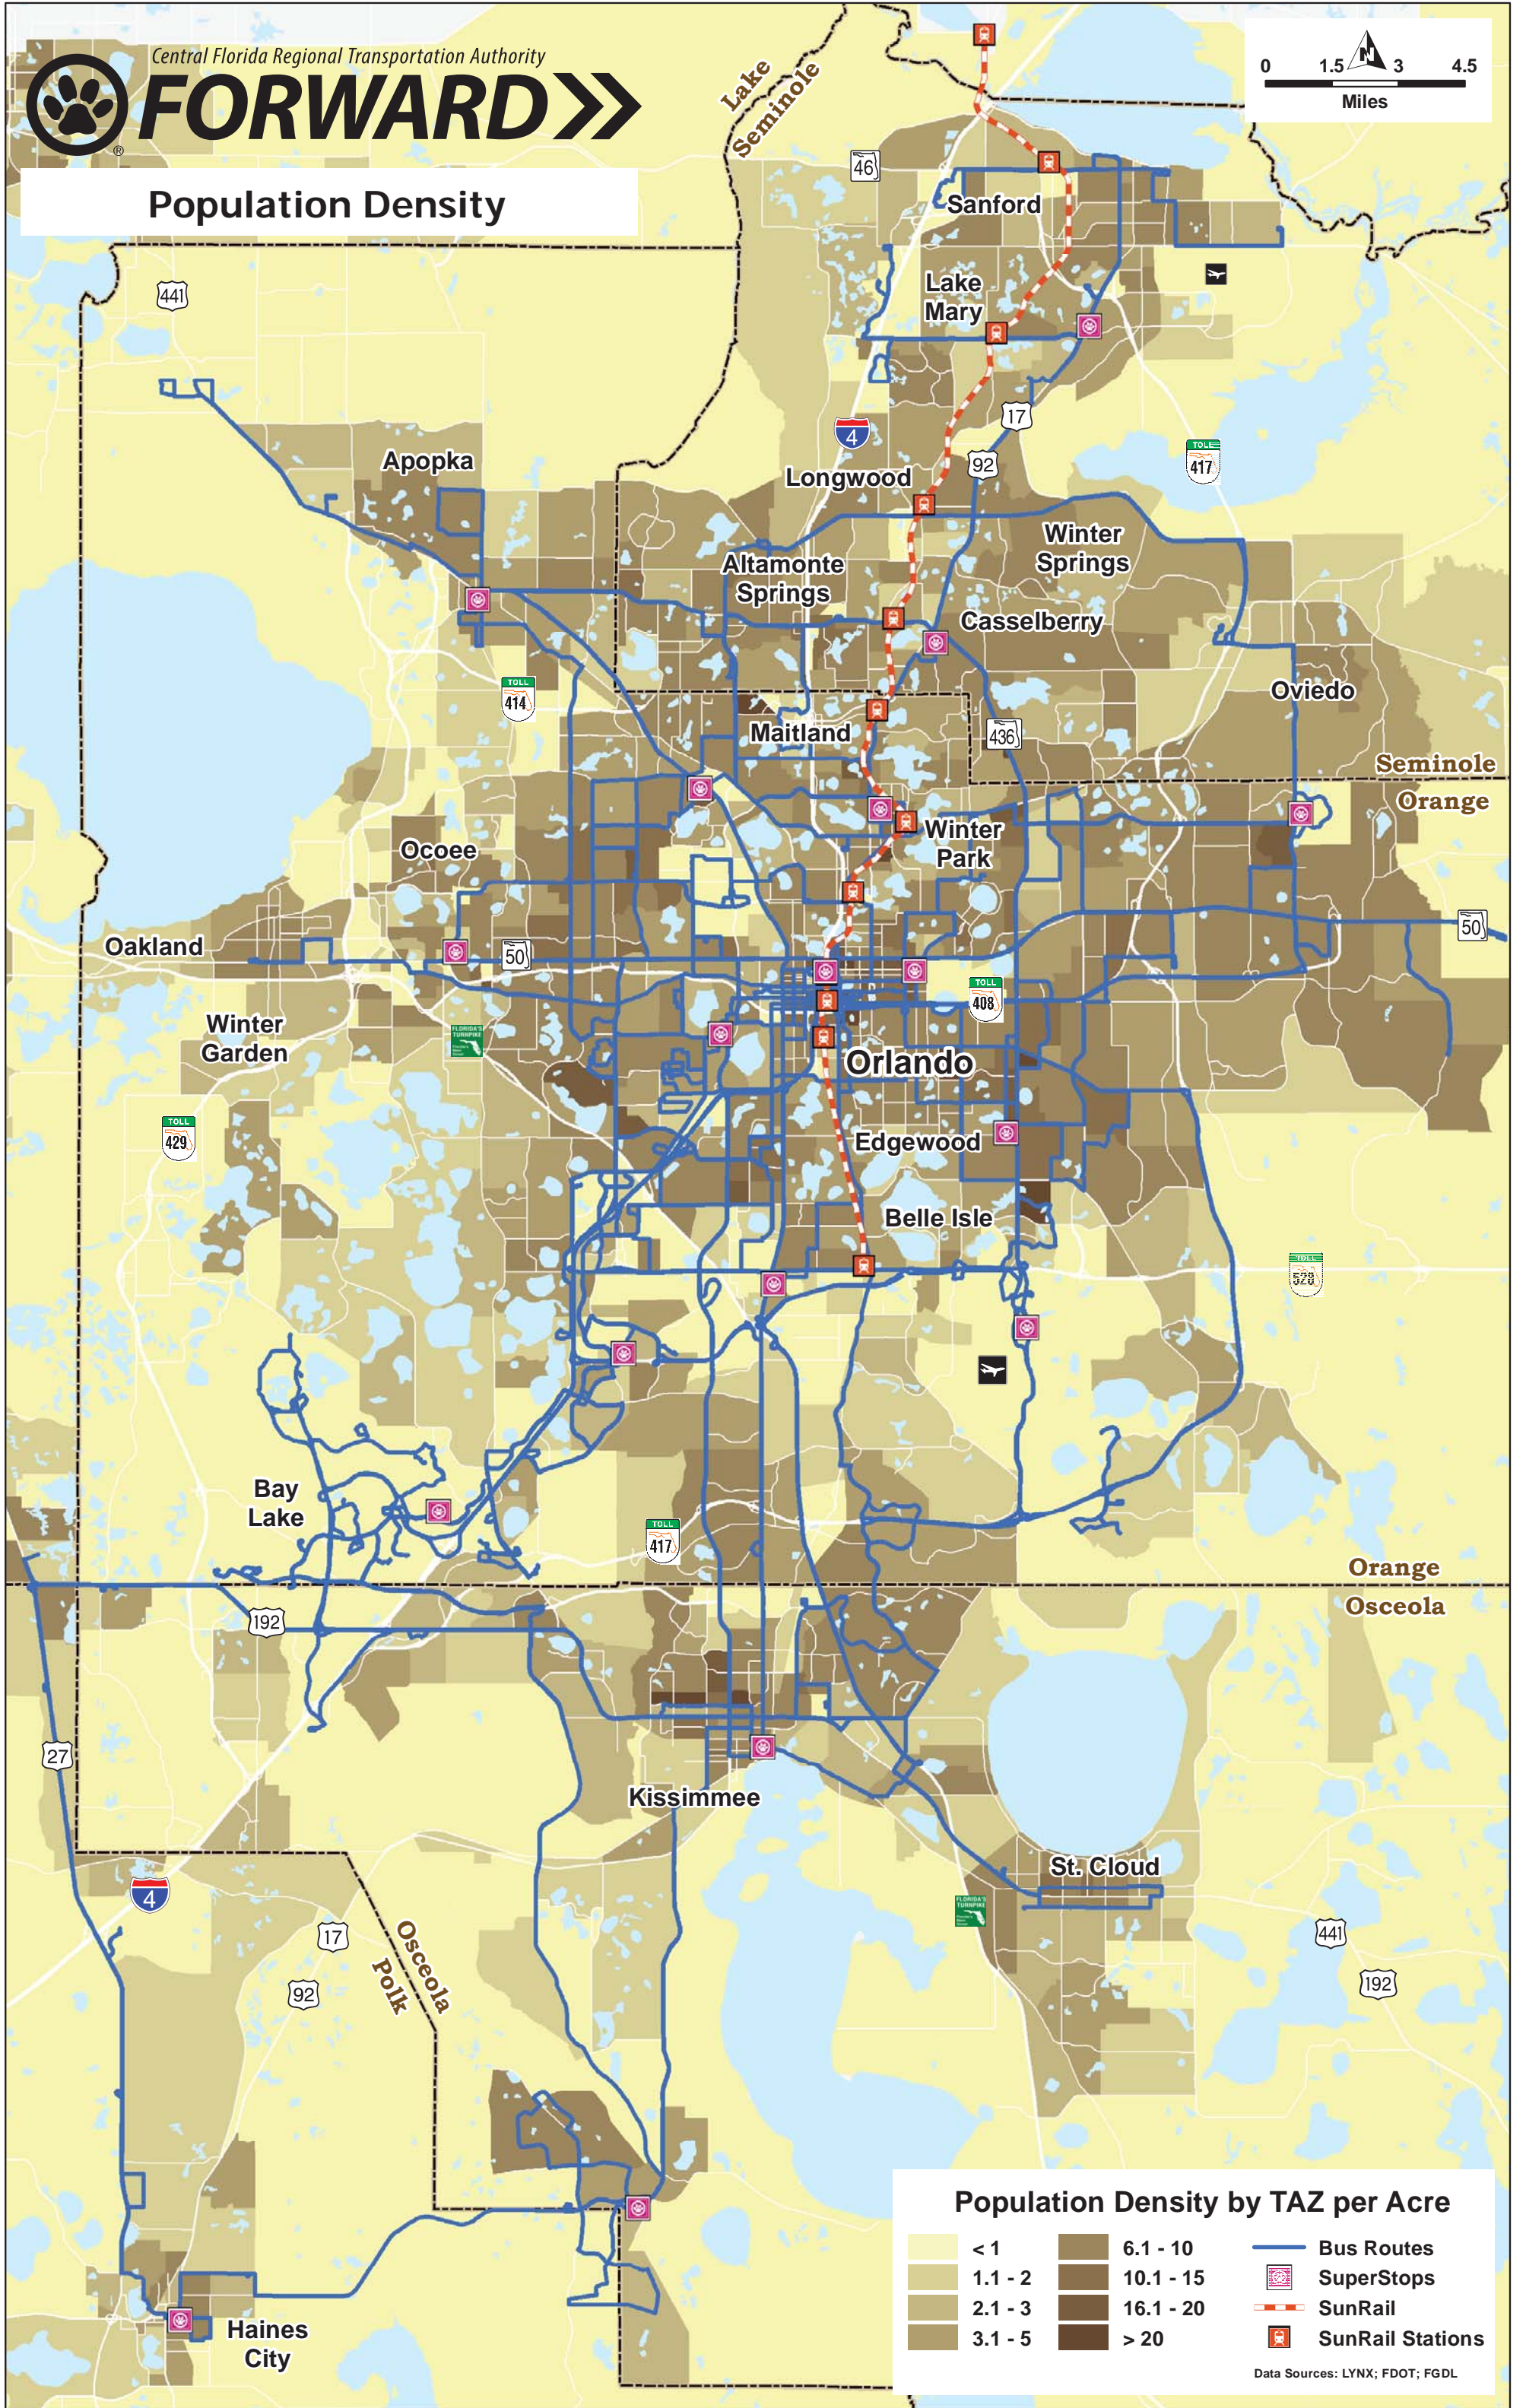

Central Florida Regional Transportation Authority

FORWARD

Population Density

Population Density by TAZ per Acre

Data Sources: LYNX; FDOT; FGDL